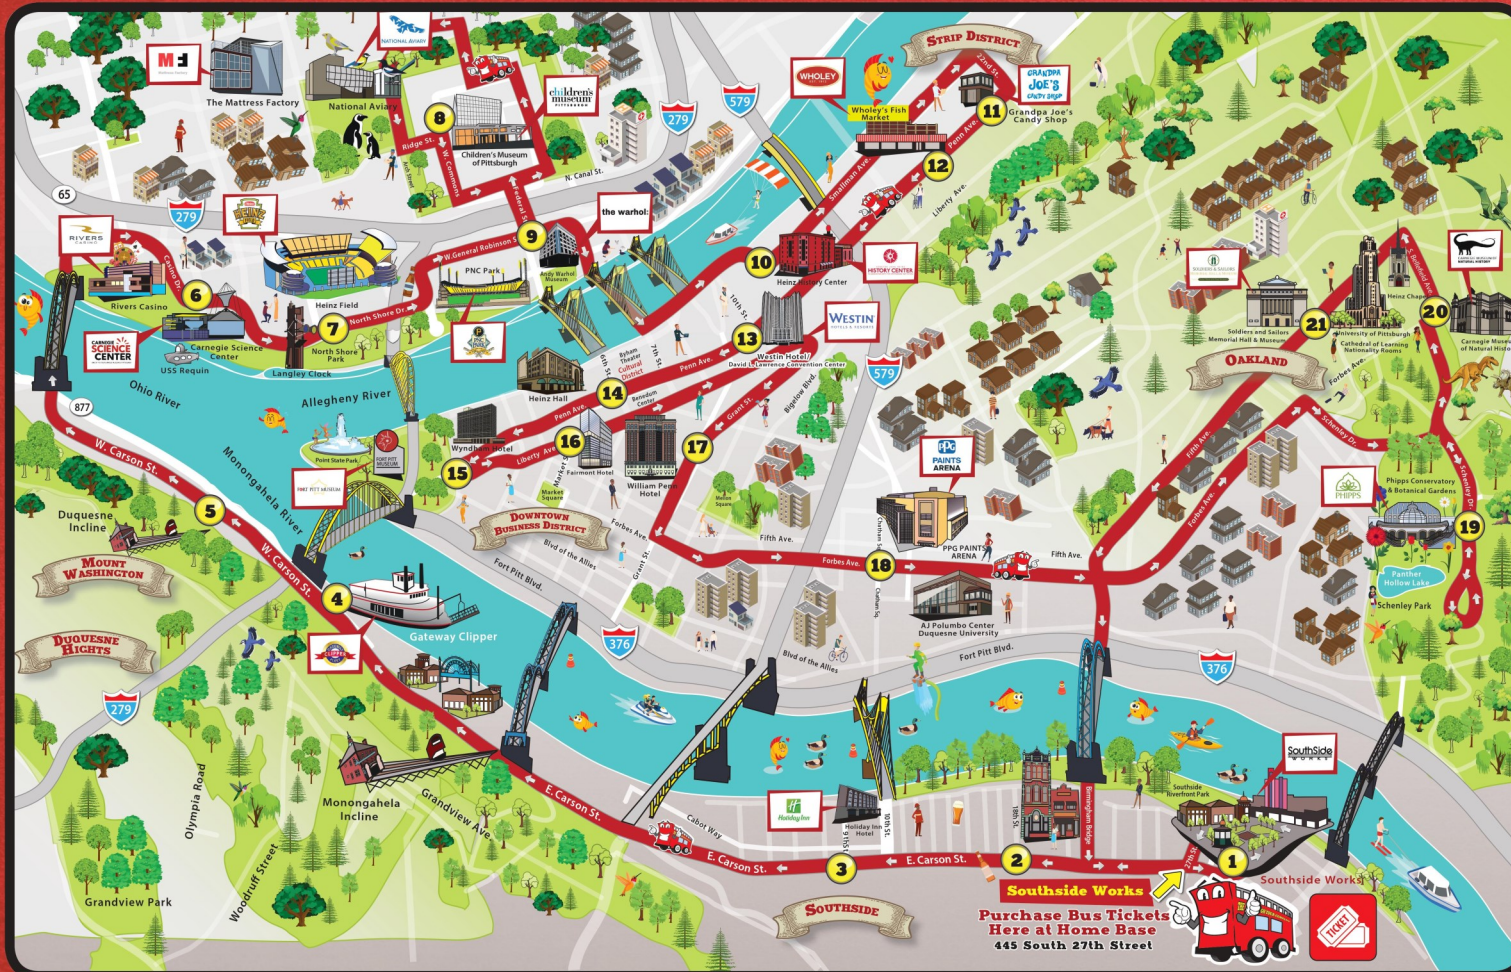

21 Stops • Hop-on, Hop-off • All Day Pass Join the tour at any stop.

Destination Stops + Attractions

- 1 Southside Works, 445 S. 27th St.
- 2 Southside, 18th & Carson Sts.
- 3 Southside, 9th & Carson Sts.
- 4 Station Square/Gateway Clipper Entrance
- 5 Duquesne Incline, West Station Square Lot
- 6 Rivers Casino, 777 Casino Dr.
- 7 Langley Clock/Heinz Field
- 8 National Aviary/Mattress Factory, Ridge Ave./West Commons
- 9 PNC Park/Andy Warhol Museum, General Robinson & Federal Sts.
- 10 Heinz History Center, 1212 Smallman St.
- 11 Strip District/Grandpa Joe's Candy Shop, 2124 Penn Ave.
- 12 Strip District/Wholey's, 1711 Penn Ave.
- 13 Westin Hotel Convention Center, 10th St. and Penn Ave.
- 14 Heinz Hall, 600 Penn Ave.
- 15 Wyndham Grand Hotel/Ft. Pitt Museum/Point State Park, 600 Commonwealth Pl.
- 16 Market Square/Fairmont Hotel, Market St. & Liberty Ave.
- 17 Omni William Penn Hotel/Downtown, Grant St. Side
- 18 PPG Paints Arena, Forbes Ave. & Chatham Square
- 19 Phipps Conservatory, One Schenley Park
- 20 Carnegie Museums of Art & Natural History, Forbes and S. Bellefield Aves.
- 21 Soldiers and Sailors/Cathedral of Learning, 4141 Fifth Ave.

FOR INFORMATION AND RESERVATIONS CALL
412-381-TOUR (8687)
www.pghtours.com

Map Key

- Ticket Sales
- Tour Direction
- Stops